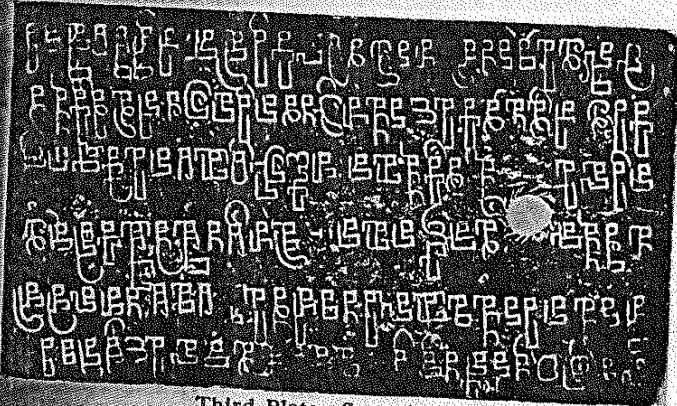

*Dr Y. R. Gupta, Riddhapur plates
of the Vakataka Queen
Prabhavati Gupta: the 19th
year*

J.P.A.S.B., XX, 1924.

PLATE 9.

18
20
22

Third Plate; First side.

24
26
28

Third Plate; Second side.

30
32

Fourth Plate; First side.

Dis 2